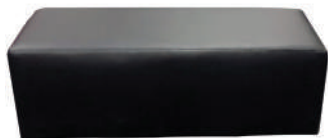

Ottomans & Poufs

SQUARE POUF

Designer: Mismo

Dimensions: W40 x D40 x H40cm

Colour Options: White, Black

Material: Faux leather

LARGE RECTANGULAR POUF

Designer: Mismo