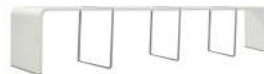

BRUNCH TRIPLE

Brand: Lapalma

Designer: Romano Marcato

Dimensions: W540 x D70 x H110cm

Colour Options: White

Material: White laminate

BRUNCH QUADRUPLE

Brand: Lapalma