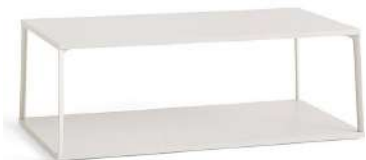

EIFFEL RECTANGULAR

Brand: Hay
Designer: Depping & Jorgensen
Dimensions: W110 x D80 x H38cm
Colour Options: Sand
Material: Aluminium Frame with MDF Top