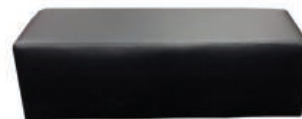

Ottomans & Poufs

LARGE RECTANGULAR POUF

Designer: Mismo

Dimensions: W120 x D40 x H40cm

Colour Options: Red, Black, White

Material: Faux leather