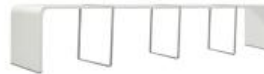

BRUNCH QUADRUPLE

Brand: Lapalma

Designer: Romano Marcato

Dimensions: W720 x D70 x H110cm

Colour Options: White

Material: White laminate